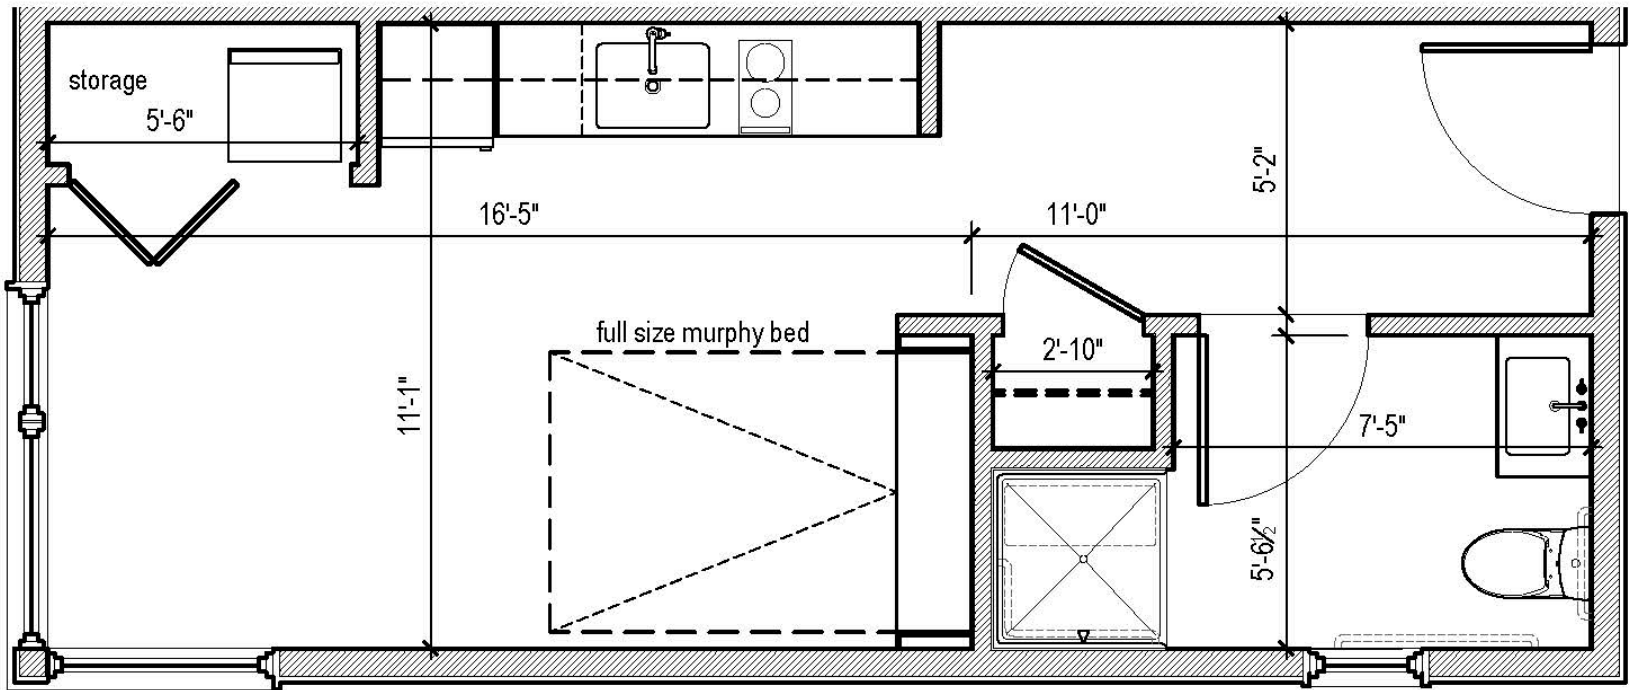

WILLET

APARTMENTS

Unit 1 & 2 - 335 SF

www.thewillet.com

Square feet approximate and may vary