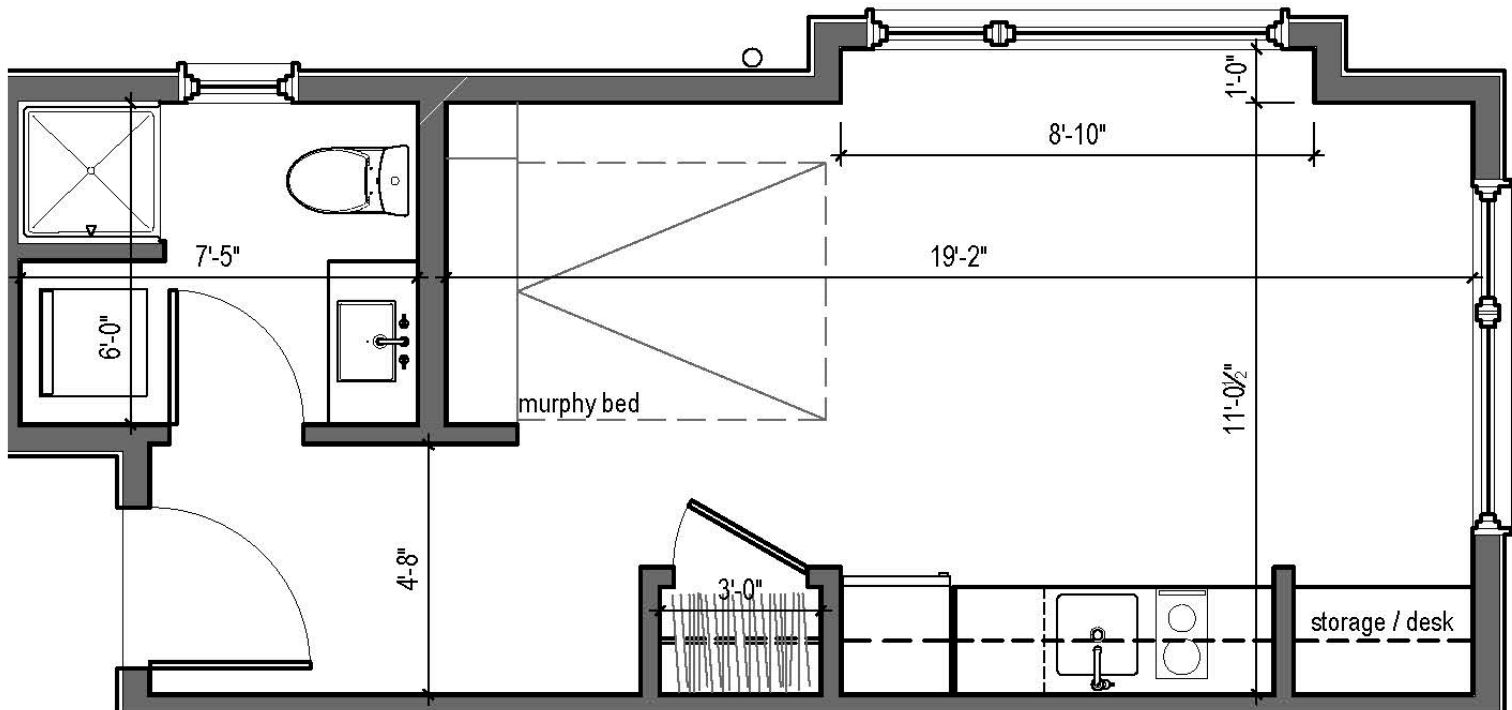

WILLET

APARTMENTS

Unit 3-16 - 330 SF

www.thewillet.com

Square feet approximate and may vary