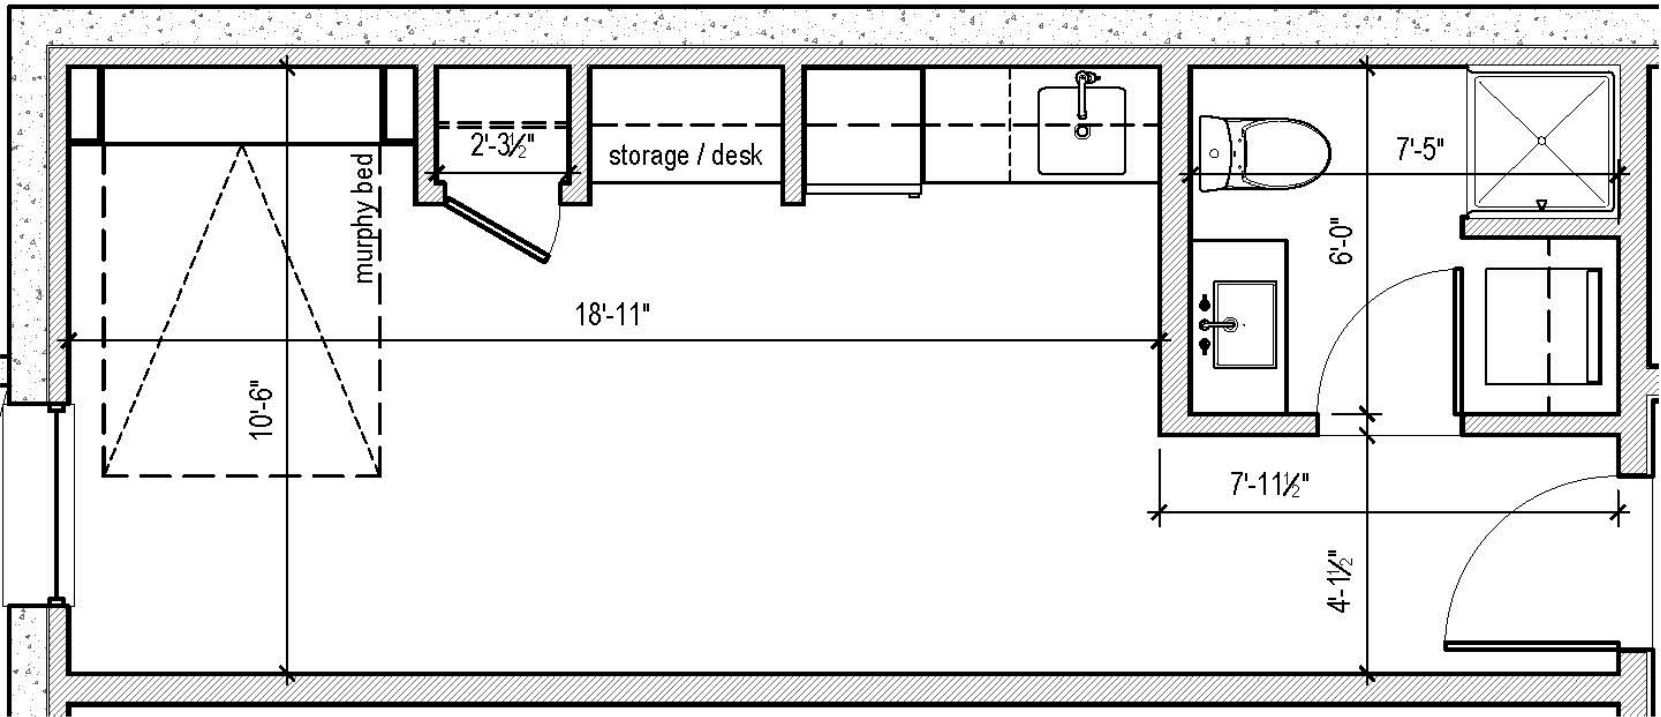

WILLET

APARTMENTS

Unit A-D - 305 SF

www.thewillet.com

Square feet approximate and may vary